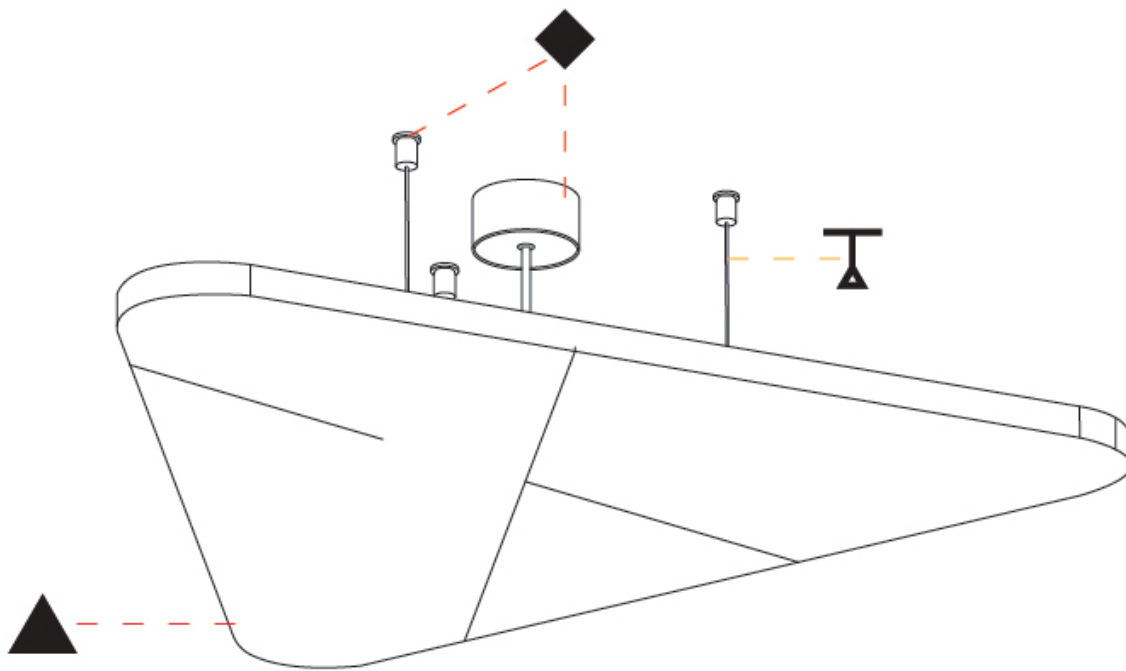

VICTORY ACOUSTIC LIGHT PANEL SUSPENSION

A300748-

PROJECT	_____
TYPE	_____
SPECIFIER	_____
QUANTITY	_____
DATE	_____

A