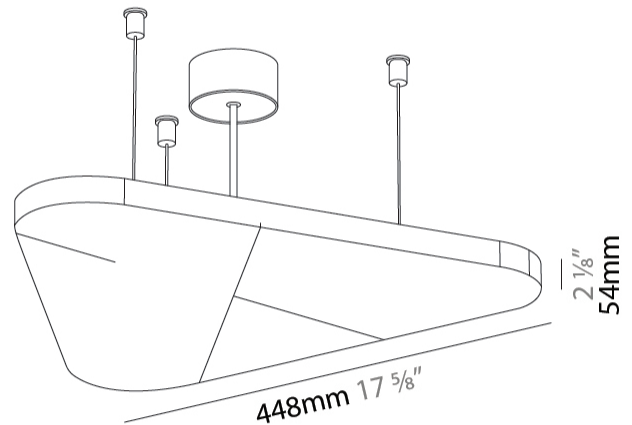

GENERAL

Series: Victory Acoustic Light Panel
Brand: Prolicht
Division: Architectural
Mounting Type: Suspension
Mounting Location: Ceiling
Subcategory: Acoustic

PHYSICAL

Shape: Abstract
Length (mm): 496
Length (in): 19 1/2
Width (mm): 448
Width (in): 17 5/8
Height (mm): 54
Height (in): 2 1/8
Light Distribution: Indirect
Fixture Finish: SSR / BKV / CWI / CRY / HAB / UFT / ITA / RUA / FTG / MYG / LOD / PUS / FRO / FUP / KIA / POP / BLS / SPG / MEY / GOH / GUM / CHC / COM / ABZ / JAG / OBR / MOS / ROR
Accent Finish: ANC / ASH / BNA / BTC / BZE / CEL / EGG / EVG / FOG / FOS / FST / FUA / IRI / IRO / KHA / LIC / LIM / MER / MSN / MUS / ONX / PEA / PLU / POL / PPY / RAY / ROY / RST / STE / SWD / TAN / TAU
Fixture Material: Aluminum
Cable Details: 2 000mm / 78 3/4" or 6 000mm / 236 1/4" Transparent Cable

ELECTRICAL

Lamp Type: LED (Zhaga Standard)
Input Wattage (W): 10
Total Output Wattage (W): 9.1
Dimming: Non-Dimmable
Driver Included: Yes
Driver Location: Integrated
Driver Type: Constant Current - Universal
Driver Class: Class 2
Input Voltage (V): 120 - 277

LED

Color Temperature (°K): 2700 / 3000 / 3500 / 4000
Max. Delivered Lumen (lm): 701 / 708 / 730 / 751
Nominal Lumen (lm): 855 / 864 / 890 / 916
CRI: >90 CRI
Lamp Life (hrs): 50000

OPTICAL

RATINGS AND CERTIFICATIONS

Certified By: CSA Certified to UL and CSA Standards
IP rating: IP20