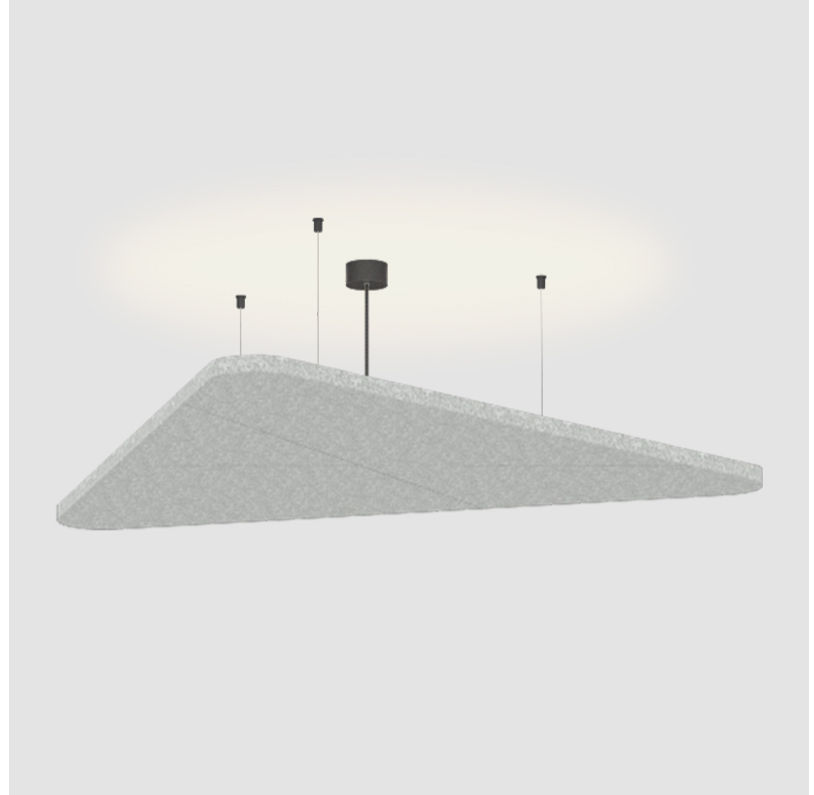

GENERAL

Series: Victory Acoustic Light Panel
Brand: Prolicht
Division: Architectural
Mounting Type: Suspension
Mounting Location: Ceiling
Subcategory: Acoustic

PHYSICAL

Shape: Abstract
Length (mm): 1092
Length (in): 43
Width (mm): 964
Width (in): 37 ¹⁵/₁₆
Height (mm): 54
Height (in): 2 ¹/₈
Light Distribution: Indirect
Fixture Finish: SSR / BKV / CWI / CRY / HAB / UFT / ITA / RUA / FTG / MYG / LOD / PUS / FRO / FUP / KIA / POP / BLS / SPG / MEY / GOH / GUM / CHC / COM / ABZ / JAG / OBR / MOS / ROR
Accent Finish: ANC / ASH / BNA / BTC / BZE / CEL / EGG / EVG / FOG / FOS / FST / FUA / IRI / IRO / KHA / LIC / LIM / MER / MSN / MUS / ONX / PEA / PLU / POL / PPY / RAY / ROY / RST / STE / SWD / TAN / TAU
Fixture Material: Aluminum
Cable Details: 2 000mm / 78 3/4" or 6 000mm / 236 1/4" Transparent Cable

ELECTRICAL

Lamp Type: LED (Zhaga Standard)
Input Wattage (W): 23.8
Total Output Wattage (W): 21.8
Dimming: Non-Dimmable
Driver Included: Yes
Driver Location: Integrated
Driver Type: Constant Current - Universal
Driver Class: Class 2
Input Voltage (V): 120 - 277

LED

Color Temperature (°K): 2700 / 3000 / 3500 / 4000
Max. Delivered Lumen (lm): 1753 / 1771 / 1824 / 1877
Nominal Lumen (lm): 1753 / 2225 / 2160 / 2290
CRI: >90 CRI
Lamp Life (hrs): 50000

OPTICAL

RATINGS AND CERTIFICATIONS

Certified By: CSA Certified to UL and CSA Standards
IP rating: IP20