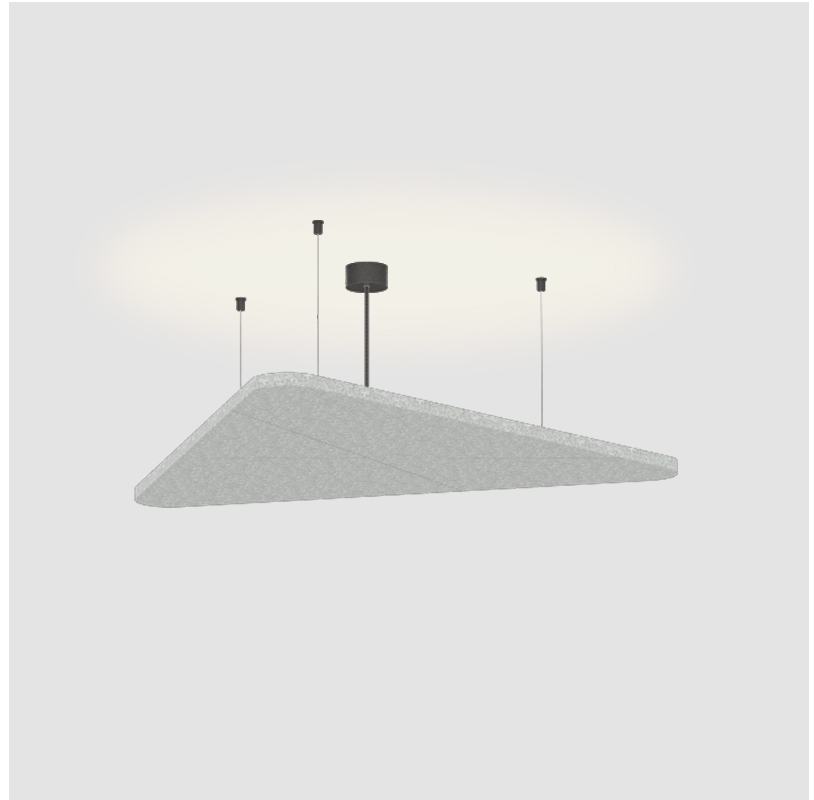

GENERAL

Series: Victory Acoustic Light Panel
Brand: Prolicht
Division: Architectural
Mounting Type: Suspension
Mounting Location: Ceiling
Subcategory: Acoustic

PHYSICAL

Shape: Abstract
Length (mm): 496
Length (in): 19 1/2
Width (mm): 448
Width (in): 17 5/8
Height (mm): 54
Height (in): 2 1/8
Light Distribution: Indirect
Fixture Finish: SSR / BKV / CWI / CRY / HAB / UFT / ITA / RUA / FTG / MYG / LOD / PUS / FRO / FUP / KIA / POP / BLS / SPG / MEY / GOH / GUM / CHC / COM / ABZ / JAG / OBR / MOS / ROR
Accent Finish: ANC / ASH / BNA / BTC / BZE / CEL / EGG / EVG / FOG / FOS / FST / FUA / IRI / IRO / KHA / LIC / LIM / MER / MSN / MUS / ONX / PEA / PLU / POL / PPY / RAY / ROY / RST / STE / SWD / TAN / TAU
Fixture Material: Aluminum
Cable Details: 2 000mm / 78 3/4" or 6 000mm / 236 1/4" Transparent Cable

ELECTRICAL

Lamp Type: LED (Zhaga Standard)
Input Wattage (W): 10
Total Output Wattage (W): 9.1
Dimming: Non-Dimmable
Driver Included: Yes
Driver Location: Integrated
Driver Type: Constant Current - Universal
Driver Class: Class 2
Input Voltage (V): 120 - 277

LED

Color Temperature (°K): 2700 / 3000 / 3500 / 4000
Max. Delivered Lumen (lm): 701 / 708 / 730 / 751
Nominal Lumen (lm): 855 / 864 / 890 / 916
CRI: >90 CRI
Lamp Life (hrs): 50000

OPTICAL

RATINGS AND CERTIFICATIONS

Certified By: CSA Certified to UL and CSA Standards
IP rating: IP20