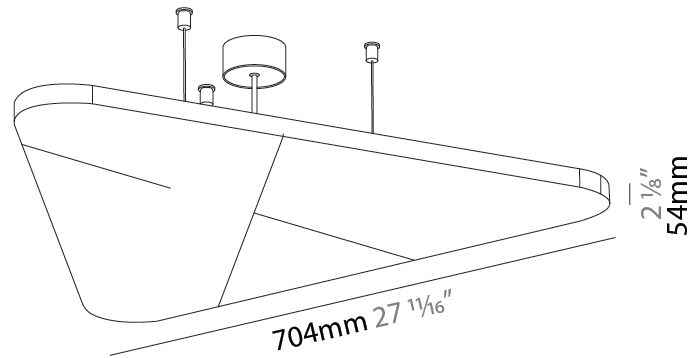

GENERAL

Series: Victory Acoustic Light Panel
Brand: Prolicht
Division: Architectural
Mounting Type: Suspension
Mounting Location: Ceiling
Subcategory: Acoustic

PHYSICAL

Shape: Abstract
Length (mm): 792
Length (in): 31 ³/₁₆
Width (mm): 704
Width (in): 27 ¹¹/₁₆
Height (mm): 54
Height (in): 2 ¹/₈
Light Distribution: Indirect
Fixture Finish: SSR / BKV / CWI / CRY / HAB / UFT / ITA / RUA / FTG / MYG / LOD / PUS / FRO / FUP / KIA / POP / BLS / SPG / MEY / GOH / GUM / CHC / COM / ABZ / JAG / OBR / MOS / ROR
Accent Finish: ANC / ASH / BNA / BTC / BZE / CEL / EGG / EVG / FOG / FOS / FST / FUA / IRI / IRO / KHA / LIC / LIM / MER / MSN / MUS / ONX / PEA / PLU / POL / PPY / RAY / ROY / RST / STE / SWD / TAN / TAU
Fixture Material: Aluminum
Cable Details: 2 000mm / 78 3/4" or 6 000mm / 236 1/4" Transparent Cable

ELECTRICAL

Lamp Type: LED (Zhaga Standard)
Input Wattage (W): 10
Total Output Wattage (W): 9.1
Dimming: Non-Dimmable
Driver Included: Yes
Driver Location: Integrated
Driver Type: Constant Current - Universal
Driver Class: Class 2
Input Voltage (V): 120 - 277

LED

Color Temperature (°K): 2700 / 3000 / 3500 / 4000
Max. Delivered Lumen (lm): 701 / 708 / 730 / 751
Nominal Lumen (lm): 855 / 864 / 890 / 916
CRI: >90 CRI
Lamp Life (hrs): 50000

OPTICAL

RATINGS AND CERTIFICATIONS

Certified By: CSA Certified to UL and CSA Standards
IP rating: IP20