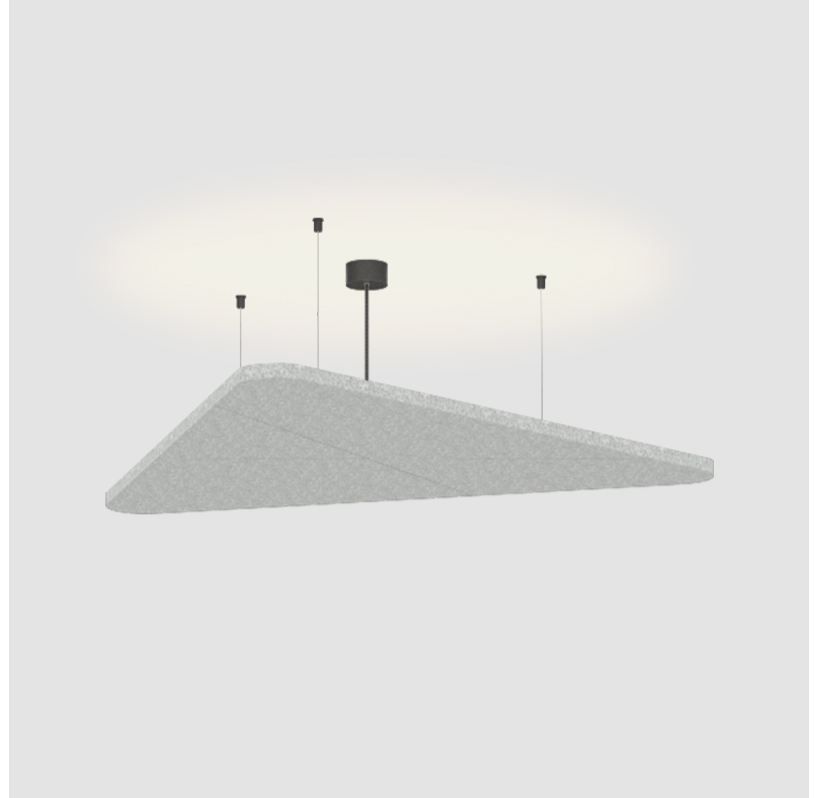

GENERAL

Series: Victory Acoustic Light Panel
Brand: Prolicht
Division: Architectural
Mounting Type: Suspension
Mounting Location: Ceiling
Subcategory: Acoustic

PHYSICAL

Shape: Abstract
Length (mm): 792
Length (in): 31 ³/₁₆
Width (mm): 704
Width (in): 27 ¹¹/₁₆
Height (mm): 54
Height (in): 2 ¹/₈
Light Distribution: Indirect
Fixture Finish: SSR / BKV / CWI / CRY / HAB / UFT / ITA / RUA / FTG / MYG / LOD / PUS / FRO / FUP / KIA / POP / BLS / SPG / MEY / GOH / GUM / CHC / COM / ABZ / JAG / OBR / MOS / ROR
Accent Finish: ANC / ASH / BNA / BTC / BZE / CEL / EGG / EVG / FOG / FOS / FST / FUA / IRI / IRO / KHA / LIC / LIM / MER / MSN / MUS / ONX / PEA / PLU / POL / PPY / RAY / ROY / RST / STE / SWD / TAN / TAU
Fixture Material: Aluminum
Cable Details: 2 000mm / 78 3/4" or 6 000mm / 236 1/4" Transparent Cable

ELECTRICAL

Lamp Type: LED (Zhaga Standard)
Input Wattage (W): 10
Total Output Wattage (W): 9.1
Dimming: Non-Dimmable
Driver Included: Yes
Driver Location: Integrated
Driver Type: Constant Current - Universal
Driver Class: Class 2
Input Voltage (V): 120 - 277

LED

Color Temperature (°K): 2700 / 3000 / 3500 / 4000
Max. Delivered Lumen (lm): 701 / 708 / 730 / 751
Nominal Lumen (lm): 855 / 864 / 890 / 916
CRI: >90 CRI
Lamp Life (hrs): 50000

OPTICAL

RATINGS AND CERTIFICATIONS

Certified By: CSA Certified to UL and CSA Standards
IP rating: IP20